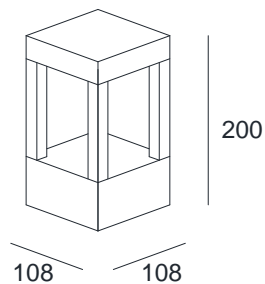

YORK 200

technical details

description

LED-bollard and wall luminaire,

6 W made of die-cast aluminium, with high value optic lens and built-in driver 230 V, IP54

surface colour: grey or graphite

1x6W LED, 3000K, 470lm*