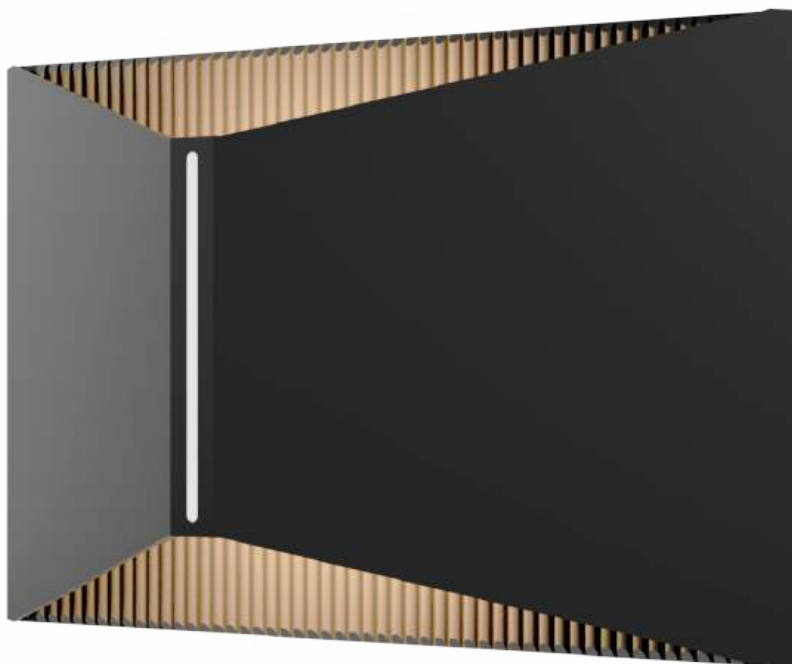

# X-WALL

IP65

LOOM<sup>®</sup>  
DESIGN

## X-WALL - IP 65

OUT DOOR LAMP

COLORS:  
BLACK

LED SMD 10W  
RA 90+  
2700 K  
LUMEN 334 IN A SFERE  
TRIAC DIMMABLE  
BUILD IN DRIVER 220-240 V

BEAM ANGLE:  
UP - 100 DEGREE  
DOWN: 100 DEGREE

SIZE:  
18 X 12 X 7 CM