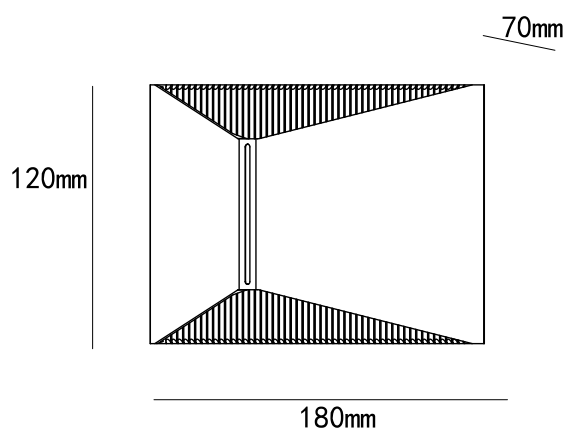

# X-WALL

IP65

LOOM<sup>®</sup>  
DESIGN

## X-WALL - IP 65

OUT DOOR LAMP

COLORS:  
BLACK

LED SMD 10W  
RA 90+  
2700 K  
LUMEN 334 IN A SFERE  
TRIAC DIMMABLE  
BUILD IN DRIVER 220-240 V

BEAM ANGLE:  
UP - 100 DEGREE  
DOWN: 100 DEGREE

SIZE:  
18 X 12 X 7 CM