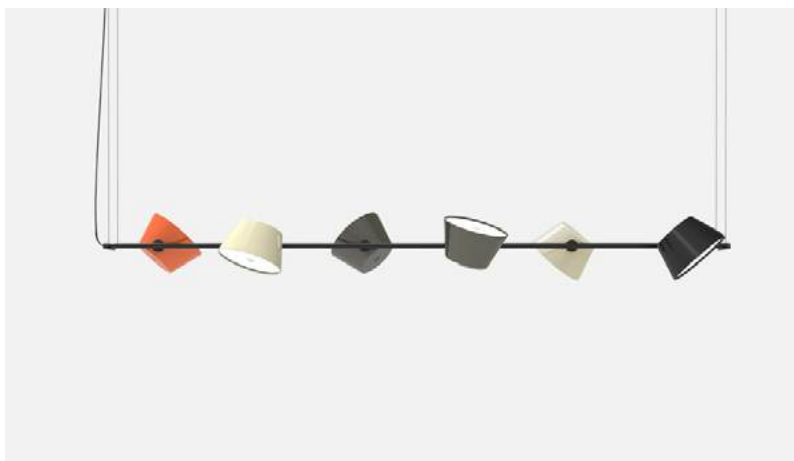

## Fabien Dumas

**marset**

**Tam Tam 6**

**Tam Tam 4**

These new members of the Tam Tam family fit more multipurpose spaces, either long or narrow, lighting bars, or an area of transit.

**Tam Tam 6**

⦿ 6 × E27 LED Standard 8W

**Tam Tam 4**

⦿ 4 × E27 LED Standard 8W

Metal structure lacquered in black. Lacquered aluminium lampshades adjustable 360° in any direction. An opal methacrylate diffuser filters the light.

- Black semi-matt (RAL 9011)
- Off-white semi-matt (RAL 1013)
- Sand semi-matt (RAL 7032)
- Silver grey semi-matt (RAL 7001)
- Olive yellow semi-matt (RAL 1020)
- Orange semi-matt (RAL 2000)
- Brown grey semi-matt (RAL 7013)