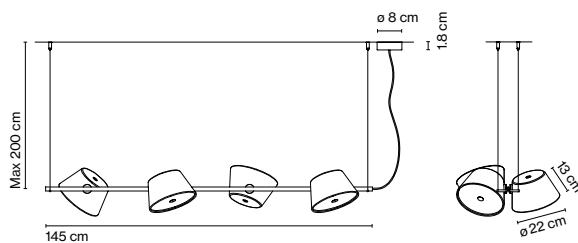

## Fabien Dumas

**marset**

**Tam Tam 6**

**Tam Tam 4**

These new members of the Tam Tam family fit more multipurpose spaces, either long or narrow, lighting bars, or an area of transit.

**Tam Tam 6**

⦿ 6 × E27 LED Standard 8W