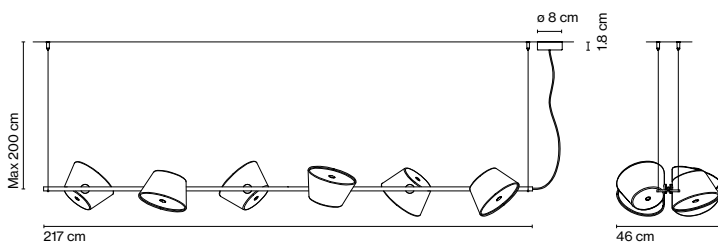

## Fabien Dumas

**marset**

**Tam Tam 6**

**Tam Tam 4**

These new members of the Tam Tam family fit more multipurpose spaces, either long or narrow, lighting bars, or an area of transit.

**Tam Tam 6**

⦿ 6 × E27 LED Standard 8W