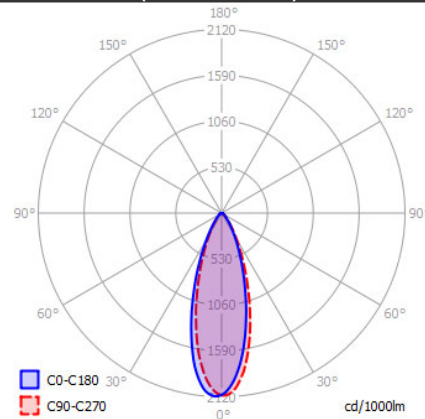

LIGHT DISTRIBUTION(OSRAM LAMP) 36°