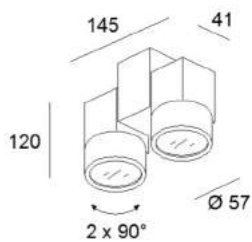

STYLE DUO

technical details

description

Wall and ceiling luminaire,

230 V, housing made of natural brushed aluminium, adjustable (2 x 90°), LED and halogen lamps are suitable

Colour finish: alu

2xGU10 LED / 2x30W halogen / 230V