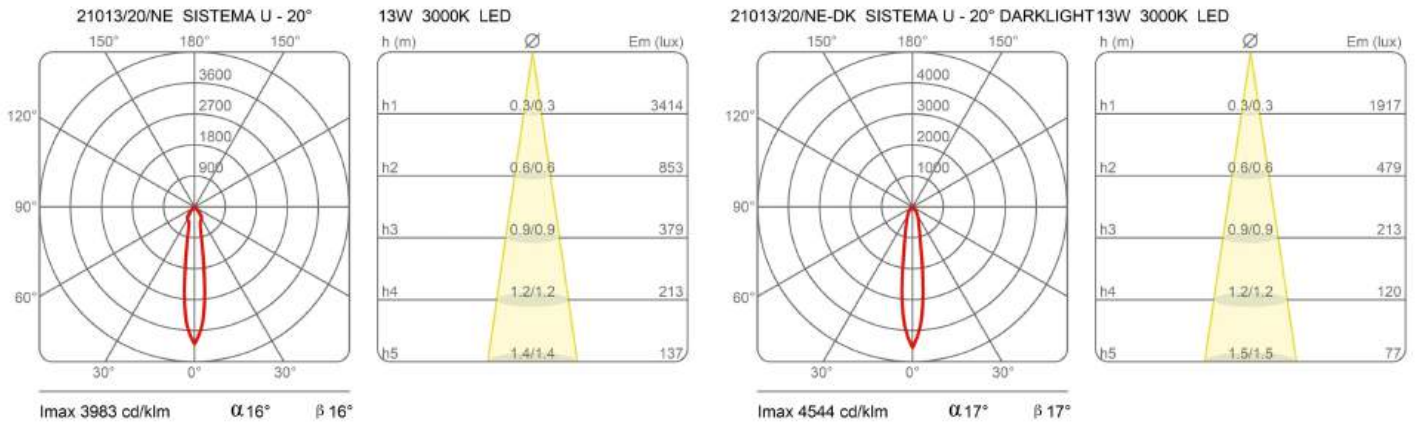

Certifications

Photometric curves