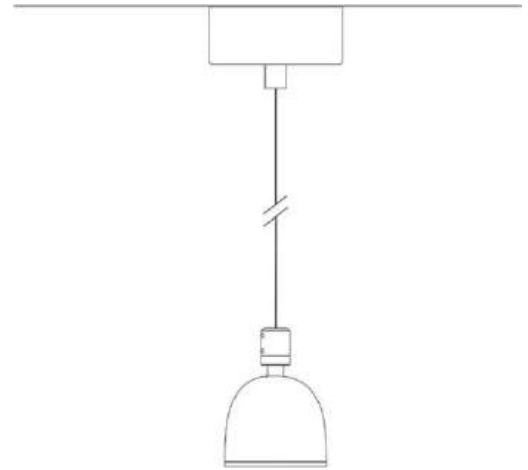

# Sistema U

Narrow beam

Studio Natural

colors

Typology      Pendant

Utilisation    Indoor

230V    13 W    1950 lm

direct light

Suspension lamp with direct light, adjustable. Painted aluminum structure. LED light source with optics in different light beams. With suspension cable and canopy for single suspension. Spot with integrated driver.

### Dimensions

Height	10 cm
Diameter	7 cm
Weight	0.5 Kg