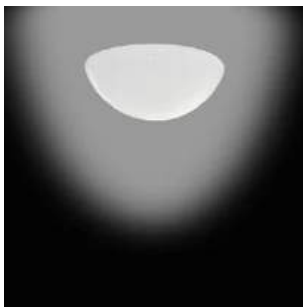

Certifications

Colour variant code

2771/42/I