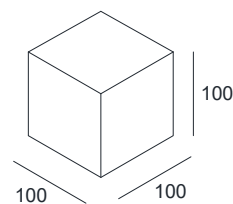

FIXTURE DIMENSIONS

CRI > 90

IP54

DLS LIGHTING

www.dslighting.com

*DLS
LIGHTING