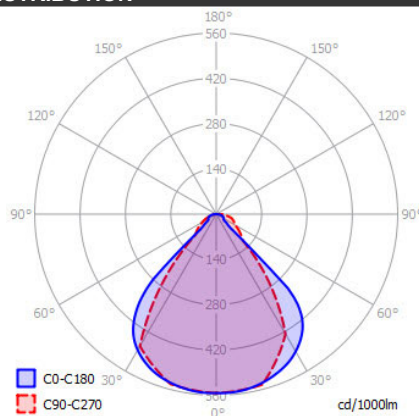

LIGHT DISTRIBUTION