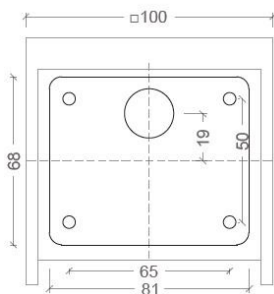

MOUNTING DIMENSIONS