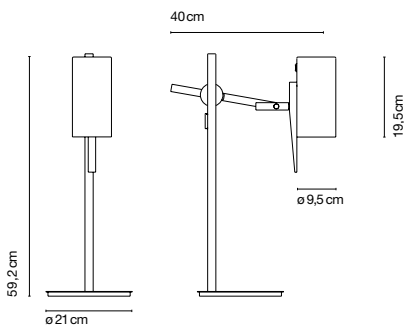

## Mathias Hahn

**marset**

**Scantling S**

**Scantling S**

- ☞ E27 LED Reflector 8W
- ☞ E27 PAR20 50W

Black fabric electrical cord

Lacquered iron stem and base. Solid oak arm supports a lacquered aluminium shade. The switch is built into the diffuser.

**Structure**

- White-Oak
- Black-Oak

**Shade**

- White (Ral 9010)
- Black (Ral 9005)

**Download** Assembly Instructions

**Download** 2D

**Download** 3D

**Download** Energy label