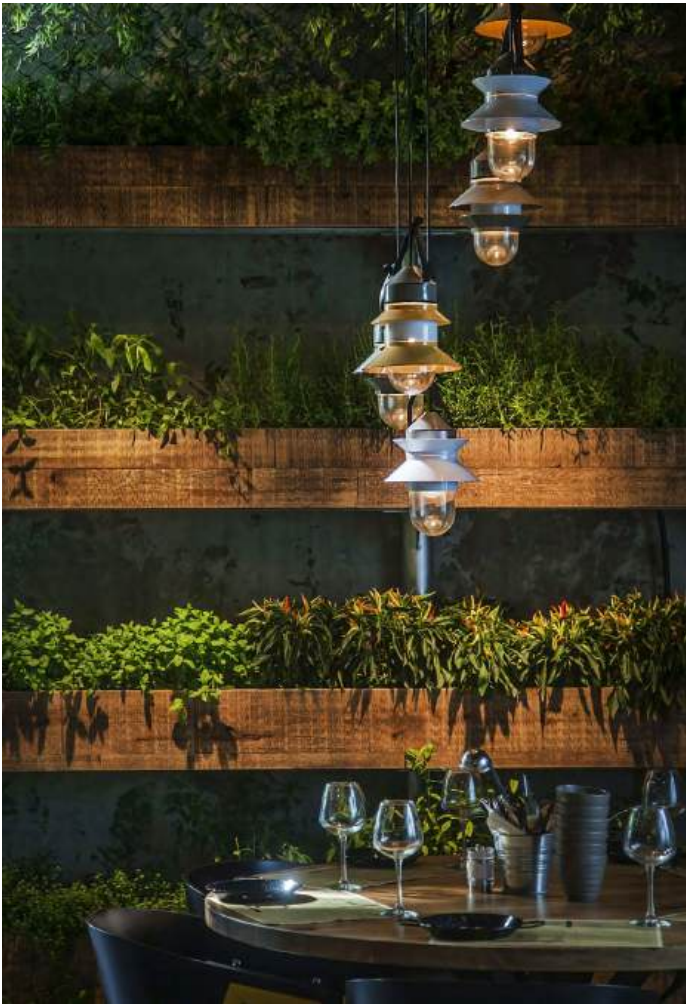

Santorini Sputnik Estudio

marset

Santorini

Garland accessory

Canopy

Canopy IP65

Santorini / A Fixed Stem / C

- ⦿ E27 FBA 15W
- ⦿ E27 LED Standard 8W

- White (Ral 9003)
- Grey (Ral 7039)
- Mustard (Ral 1032)

Blown, pressed glass diffuser attached to a grey polycarbonate structure. Shades available in numerous colours. Metal support and accessories on grey with stainless anti-oxidant cataphoresis treatment for outdoor.

Black electrical cord

- [Download](#) Assembly Instructions
- [Download](#) 2D
- [Download](#) 3D
- [Download](#) Energy label

Silver Delta
ADN Awards
2016

info@marset.com
www.marset.com

Inspired by the lanterns found on fishing boats, this collection of outdoor customizable lamps allows you to create multiple compositions. Users can choose how many shades to place on the diffuser, along with their order, position and direction.