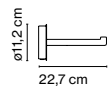

Santorini

Wall bracket

Wall bracket IP65

Floor accessory

Santorini C

Santorini A Fixed stem