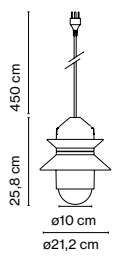

Santorini

Wall bracket

Wall bracket IP65

Floor accessory

Santorini C

Santorini A Fixed stem