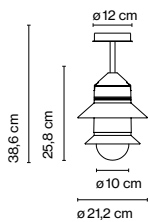

Santorini

Wall bracket

Wall bracket IP65

Floor accessory

Santorini C

Santorini A Fixed stem