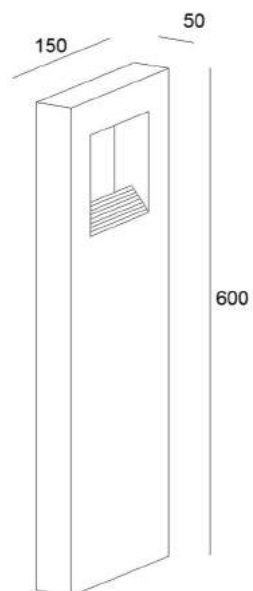

STANLEY 2

technical details

description

LED-bollard luminaire,

7 W housing made of die-cast aluminium, with built-in driver 230 V, with two-sided light emission, IP54

Colour finish: grey

1x7W LED / 3000K / 760lm*