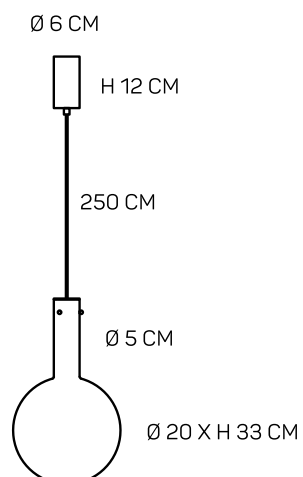

# RAINDROP 20

LOOM<sup>®</sup>  
DESIGN

GOLD

WHITE

BRANDY

BLUE

## RAINDROP Ø 20 PENDANT

SEMI TRANSPARENT HANDBLOW GLASS,  
WITH MATT WHITE BALDAKIN, GOLDEN TOP ON TOP OF THE  
GLAS AND GOLDEN SCREWS ON THE SIDE OF THE GLAS.

INTERIOR USE: YES  
INGRESS PROTECTION: IP20  
LIGHTSOURCE: LED  
POWER: 4 W  
KELVIN: 2700K  
LUMEN: 583 LM  
DIMMABLE: TRIAC DIMMABLE  
CABLE: 250  
CANOPY MATT WHITE H 12 X Ø 6 CM