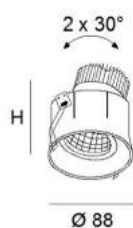

RENA

technical details

description

Accessories: Snoot

Ø84

Recessed downlight,

made of aluminium, adjustable (2 x 30°), with recessed lamp:

- 1) with dim to warm LED 12,6 W, CRI>90, LED module replaceable, please order driver separately
- 2) with LED 9,3 W, 2700K or 3000K, CRI>90, dimmable, LED module replaceable, please order driver separately

Colour finish: white or black

Beam angle: 15°, 25°, 38° or 60°

1x12,6W LED / **1910-3000K** / CRI>90/ 80-1175lm* / 350mA

1x9,3W LED / **2700K** / CRI>90 / 860lm* / 500mA

1x9,3W LED / **3000K** / CRI>90 / 880lm* / 500mA

Cut-out Dimensions: Ø84mm

Recessed Depth (H) min.: 115mm (12,6W LED)

Recessed Depth (H) min.: 110mm (9,3W LED)

*Lumen data are nominal value

Egger Licht GmbH

www.eggerlicht.com

EGGER*
LICHT