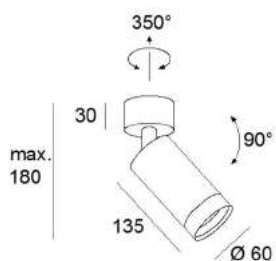

## REED AB

technical details

description

### Spotlight,

230 V with canopy, with recessed illuminant, adjustable (350°/90°), housing made of die-cast aluminium, LED and halogen lamps are suitable, anti glare ring optionally gold or black

1xGU10 LED / 1x30W halogen / 230V