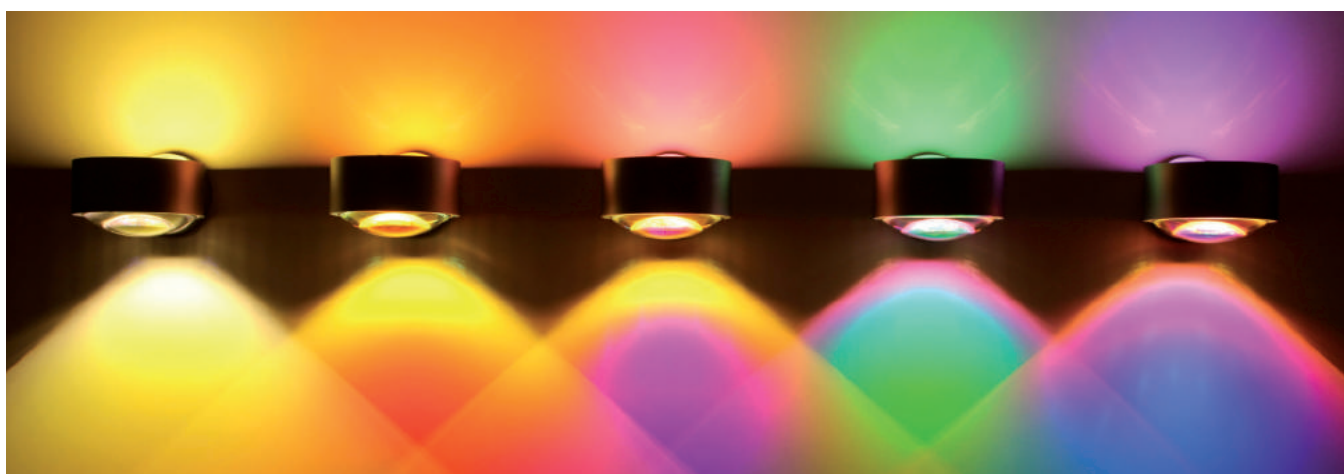

- SI-100DB
- SI-100RO
- SI-100HB
- SI-100GB
- SI-100TK
- SI-100GR
- SI-100O
- SI-100V
- SI-100S
- SI-100W
- SI-100R

mattierte Linse mit und ohne Farbfilter
frosted lens with and without color filter

gelb yellow