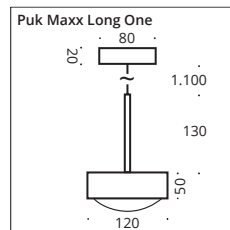

Puk Maxx LED G	Preis € price € *	Puk Maxx G9 Fassung	Preis € price € *	B x Pendellänge in mm w x pendular length in mm	Gehäuse body
~2.700k 1/4 x 12W					
Long One ~900lm, downlight		Long One up- & downlight			
● 5-38001	252,-	● 5-38001-H	197,-	120 x 1.300	chrome matt
● 5-38002	252,-	● 5-38002-H	197,-	120 x 1.300	chrome
● 5-38003	252,-	● 5-38003-H	197,-	120 x 1.300	nickel matt
● 5-38002-22	285,-	● 5-38002-H-22	230,-	120 x 1.300	white matt/chrome
● 5-38002-02	285,-	● 5-38002-H-02	230,-	120 x 1.300	black matt/chrome
● 5-38002-23	285,-	● 5-38002-H-23	230,-	120 x 1.300	anthracite/chrome
● 5-38006	313,-	● 5-38006-H	258,-	120 x 1.300	24 carat gold plated/chr.
Long Double ~3.600lm		Long Double			
● 5-38021	504,-	● 5-38021-H	394,-	280 x 1.300	chrome matt
● 5-38022	504,-	● 5-38022-H	394,-	280 x 1.300	chrome
● 5-38023	504,-	● 5-38023-H	394,-	280 x 1.300	nickel matt
● 5-38022-22	582,-	● 5-38022-H-22	450,-	280 x 1.300	white matt/chrome
● 5-38022-02	582,-	● 5-38022-H-02	450,-	280 x 1.300	black matt/chrome
● 5-38022-23	582,-	● 5-38022-H-23	450,-	280 x 1.300	anthracite/chrome
● 5-38026	591,-	● 5-38026-H	481,-	280 x 1.300	24 carat gold plated/chr.

Optional Kabelvarianten.
Optional cable.

☐ Chrom Teile/
chrome parts
☐ Gepulverte Teile/
powder-coating