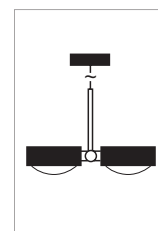

Optional Kabelvarianten.
Optional cable.

☐ Chrom Teile/
chrome parts
☐ Gepulverte Teile/
powder-coating