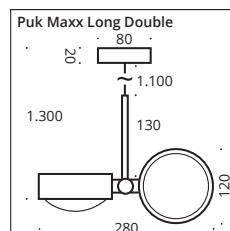

Puk Maxx LED G	Preis € price € *	Puk Maxx G9 Fassung	Preis € price € *	B x Pendellänge in mm w x pendular length in mm	Gehäuse body
~2.700k 1/4 x 12W					
Long One ~900lm, downlight		Long One up- & downlight			
● 5-38001	252,-	● 5-38001-H	197,-	120 x 1.300	chrome matt
● 5-38002	252,-	● 5-38002-H	197,-	120 x 1.300	chrome
● 5-38003	252,-	● 5-38003-H	197,-	120 x 1.300	nickel matt
● 5-38002-22	285,-	● 5-38002-H-22	230,-	120 x 1.300	white matt/chrome
● 5-38002-02	285,-	● 5-38002-H-02	230,-	120 x 1.300	black matt/chrome
● 5-38002-23	285,-	● 5-38002-H-23	230,-	120 x 1.300	anthracite/chrome
● 5-38006	313,-	● 5-38006-H	258,-	120 x 1.300	24 carat gold plated/chr.
Long Double ~3.600lm		Long Double			
● 5-38021	504,-	● 5-38021-H	394,-	280 x 1.300	chrome matt
● 5-38022	504,-	● 5-38022-H	394,-	280 x 1.300	chrome
● 5-38023	504,-	● 5-38023-H	394,-	280 x 1.300	nickel matt
● 5-38022-22	582,-	● 5-38022-H-22	450,-	280 x 1.300	white matt/chrome
● 5-38022-02	582,-	● 5-38022-H-02	450,-	280 x 1.300	black matt/chrome
● 5-38022-23	582,-	● 5-38022-H-23	450,-	280 x 1.300	anthracite/chrome
● 5-38026	591,-	● 5-38026-H	481,-	280 x 1.300	24 carat gold plated/chr.

Optional Kabelvarianten.
Optional cable.

☐ Chrom Teile/
chrome parts
☐ Gepulverte Teile/
powder-coating