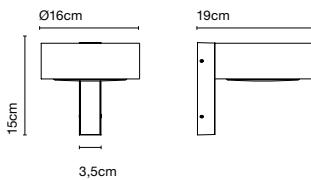

# **Plaff-on!** Joan Gaspar

**marset**

**Plaff-on! A IP65**

**Plaff-on! A IP65**

LED COB 8W 230V 2700K  
CRI90  
Light source - 544lm  
(included)

**Structure made of lacquered aluminium which supports an opal blown glass shade.**

This new outdoor version features a perpendicular mount to project the light downward while still allowing light to flow smoothly through the open top.