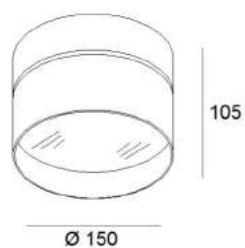

PIPER

technical details

description

LED-ceiling luminaire,

15 W, CRI>90, with built-in driver 230 V, optionally leading edge/trailing edge dimmable, housing made of aluminium, with acrylic glass cover

Colour finish: white

1x15W LED / 3000K / CRI>90 / 1760lm*

*Lumen data are nominal value