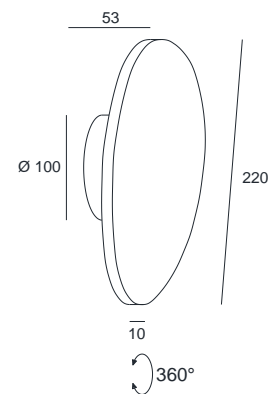

ORBIT 3

SPECIFICATIONS

MOUNTING		CEILING / WALL
POWER	[W]	7,5
LAMP		built-in LED
LUMINOUS FLUX*	[lm]	660
LIGHT COLOUR	[K]	2700
CRI		>90
BEAM ANGLE	[°]	-
AVERAGE LIFETIME	[h]	L80/B50.000
LUMINOUS EFFICACY	[lm/W]	88
POWER SUPPLY	[V] [A]	220-240V AC 50/60 Hz
LED-DRIVER		INCLUDED
DIMMING		NO
THROUGH-WIRING		NO
MATERIAL		ALUMINUM
INGRESS PROTECTION		IP20
PROTECTION CLASS		I
NET WEIGHT	[kg]	1,23
GROSS WEIGHT	[kg]	1,25
COLOUR (HOUSING)		WHITE ~RAL9003
COLOUR (HOUSING)		BLACK ~RAL9005

LIGHT DISTRIBUTION

n/a

*Luminous flux values are nominal LED data at a operating temperature of 25° C

OPTIONS / OPTIONAL ACCESSORIES

Colours

white

black

MOUNTING DIMENSIONS

FIXTURE DIMENSIONS

DLS LIGHTING

www.dslighting.com

***DLS**
LIGHTING