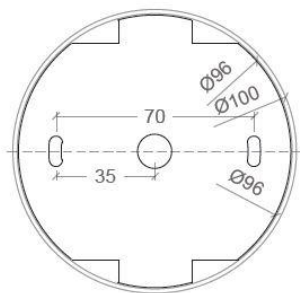

ORBIT 3

SPECIFICATIONS

MOUNTING		CEILING / WALL
POWER	[W]	7,5
LAMP		built-in LED
LUMINOUS FLUX*	[lm]	660
LIGHT COLOUR	[K]	2700
CRI		>90
BEAM ANGLE	[°]	-
AVERAGE LIFETIME	[h]	L80/B50.000
LUMINOUS EFFICACY	[lm/W]	88
POWER SUPPLY	[V] [A]	220-240V AC 50/60 Hz
LED-DRIVER		INCLUDED
DIMMING		NO
THROUGH-WIRING		NO
MATERIAL		ALUMINUM
INGRESS PROTECTION		IP20
PROTECTION CLASS		I
NET WEIGHT	[kg]	1,23
GROSS WEIGHT	[kg]	1,25
COLOUR (HOUSING)		WHITE ~RAL9003
COLOUR (HOUSING)		BLACK ~RAL9005

LIGHT DISTRIBUTION

n/a

*Luminous flux values are nominal LED data at a operating temperature of 25° C

OPTIONS / OPTIONAL ACCESSORIES

Colours

white

black

MOUNTING DIMENSIONS

FIXTURE DIMENSIONS

DLS LIGHTING

www.dslighting.com

***DLS**
LIGHTING