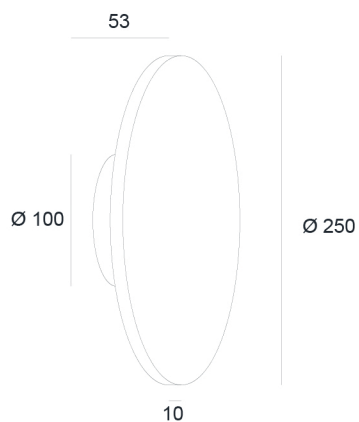

ORBIT 2

technical details

description

LED- wall/ceiling fixture

- 7,5 W LED 2700K CRI>90
- 660lm
- incl. Driver
- aluminium
- colour finishes black