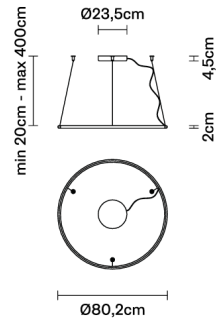

Included accessories

LED
Alimentatore elettronico dimmerabile

Weight Lamp

Net: 2.55 kg

Packaging

Gross weight: 4.42 kg
Volume: 0.064 m³
Number of boxes: 2

Specs

IP40

Dimensions

Material

Alluminio - Plastica

Available diffuser colours

White

Available structure colours

White

Other colours available