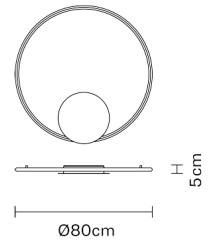

Description

Lampada da parete e soffitto con struttura in alluminio verniciato bianco e diffusore in materiale plastico.

Voltage

220-240V

Dimmable LED

PUSH 1..10V

Light source and alternative bulbs

LED 1x48W-
2700K
Cri 90+

Included accessories

LED
Alimentatore elettronico dimmerabile

Weight Lamp

Net: 2.55 kg

Packaging

Gross weight: 0 kg
Volume: 0 m³
Number of boxes: 1

Specs

IP40

Dimensions

Material

Alluminio - Plastica

Available diffuser colours

White

Available structure colours

White

Other colours available