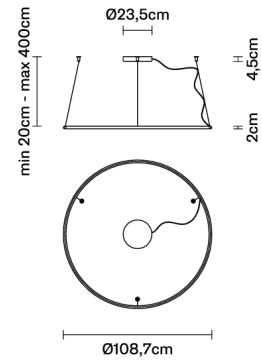

Included accessories

LED
Alimentatore elettronico dimmerabile

Weight Lamp

Net: 3.2 kg

Packaging

Gross weight: 5.79 kg
Volume: 0.102 m³
Number of boxes: 2

Specs

IP40

Dimensions

Material

Alluminio - Plastica

Available diffuser colours

White

Available structure colours

Bronze
 Other colours available

In the same family