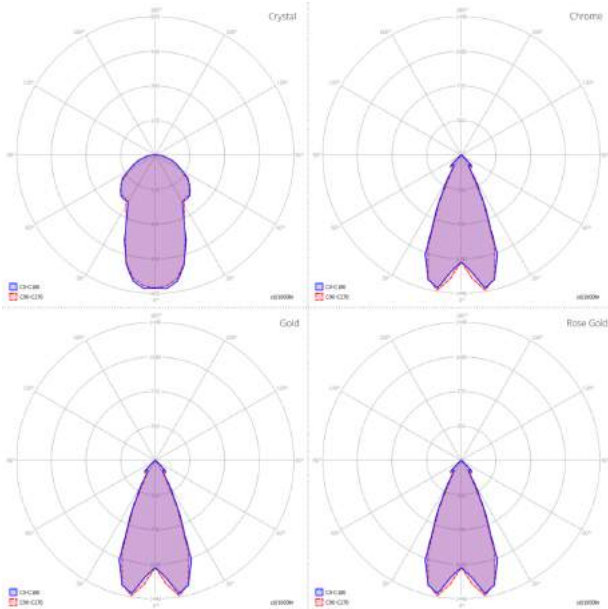

Polar diagram

Nostalgia Small

- LED
- 2700 K
 - 1 x 9W | 900 lm
 - 220-240V
 - CRI 92
 - MacAdam 3-Step

LED and driver included

LODES

Polar diagram

Nostalgia Medium

- LED
- 2700 K
- 1 x 9W | 900 lm
- 220-240V
- CRI 92
- MacAdam 3-Step

LED and driver included

Polar diagram

Nostalgia Large

- LED
- 2700 K
- 1 x 9W | 900 lm
- 220-240V
- CRI 92
- MacAdam 3-Step

LED and driver included