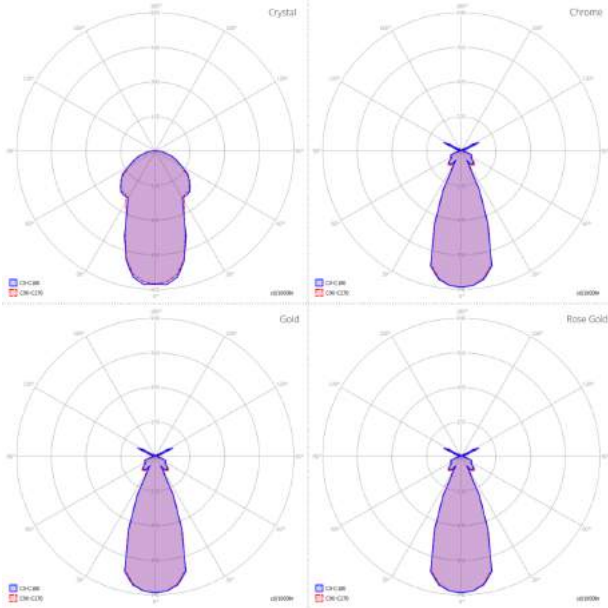

Polar diagram

Nostalgia Small

- LED
- 2700 K
 - 1 x 9W | 900 lm
 - 220-240V
 - CRI 92
 - MacAdam 3-Step

LED and driver included

LODES

Polar diagram

Nostalgia Medium

- LED
- 2700 K
- 1 x 9W | 900 lm
- 220-240V
- CRI 92
- MacAdam 3-Step

LED and driver included

Polar diagram

Nostalgia Large

- LED
- 2700 K
- 1 x 9W | 900 lm
- 220-240V
- CRI 92
- MacAdam 3-Step

LED and driver included