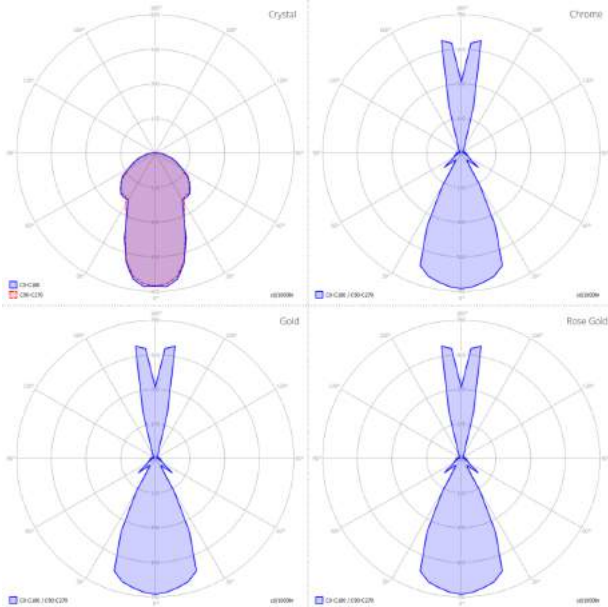

Polar diagram

Nostalgia Small

- LED
- 2700 K
 - 1 x 9W | 900 lm
 - 220-240V
 - CRI 92
 - MacAdam 3-Step

LED and driver included

LODES

Polar diagram

Nostalgia Medium

- LED
- 2700 K
- 1 x 9W | 900 lm
- 220-240V
- CRI 92
- MacAdam 3-Step

LED and driver included

Polar diagram

Nostalgia Large

- LED
- 2700 K
- 1 x 9W | 900 lm
- 220-240V
- CRI 92
- MacAdam 3-Step

LED and driver included