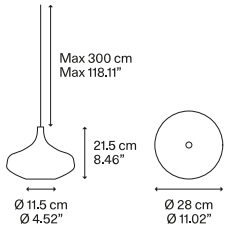

LODES

Nostalgia Large

Light source

1. LED
2. 2700 K
   - 1 x 9W | 900 lm
   - 220-240V
   - CRI 92
   - MacAdam 3-Step

LED and driver included

Frame Aluminium

( ) Chrome

( ) Chrome

( ) Chrome

( ) Chrome

( ) Chrome

( ) Chrome

Diffuser: Blown Glass

( ) Glossy Copper

( ) Crystal

( ) Chrome

( ) Gold

( ) Rose Gold

( ) Glossy Smoke

Code

154054

154009

154010

154011

154012

154055

Net weight: 1.02 kg

Gross weight: 3.42 kg

Parcels: N°2

Volume: 0.035 m³

IP40

Energy Saving

Dim Triac