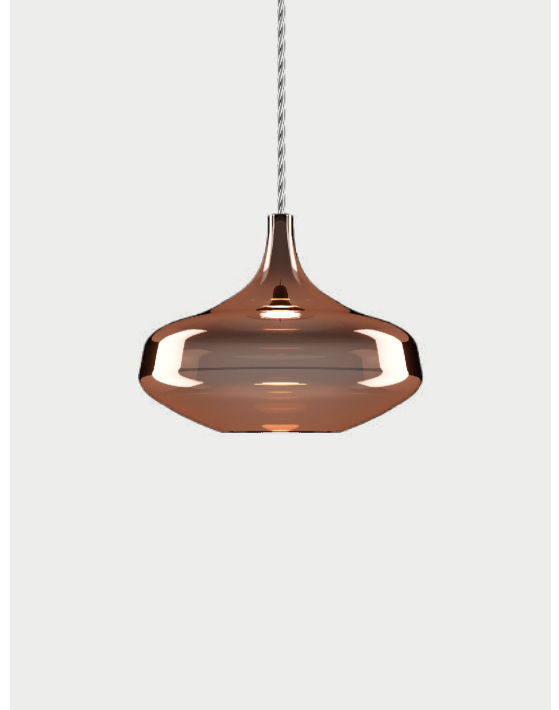

Nostalgia, design by Dima Loginoff, 2015

Suspension

With its retro feel, Nostalgia elegantly tells of ancient glass blowing practices in three sinuous forms that can be combined at will. The perfection of the glass, the innovative LED technology and six elegant finishes make Nostalgia an extremely modern and versatile lamp that lends itself to the creation of captivating atmospheres, whether on or off.

Nostalgia Small	Light source	Frame Aluminium	Diffuser: Blown Glass	Code
	LED <ul style="list-style-type: none"> • 2700 K • 1 x 9W 900 lm • 220-240V • CRI 92 • MacAdam 3-Step LED and driver included	<input type="checkbox"/> Chrome	<input checked="" type="checkbox"/> Glossy Copper	154050
		<input type="checkbox"/> Chrome	<input type="checkbox"/> Crystal	154001
		<input type="checkbox"/> Chrome	<input type="checkbox"/> Chrome	154002
		<input type="checkbox"/> Chrome	<input checked="" type="checkbox"/> Gold	154003
		<input type="checkbox"/> Chrome	<input checked="" type="checkbox"/> Rose Gold	154004
		<input type="checkbox"/> Chrome	<input checked="" type="checkbox"/> Glossy Smoke	154051

Net weight: 0.66 kg

Gross weight: 2.08 kg

Parcels: N°2

Volume: 0.020 m³

IP40

Energy Saving

Dim Triac

Nostalgia Medium	Light source	Frame Aluminium	Diffuser: Blown Glass	Code
	LED <ul style="list-style-type: none"> • 2700 K • 1 x 9W 900 lm • 220-240V • CRI 92 • MacAdam 3-Step LED and driver included	<input type="checkbox"/> Chrome	<input checked="" type="checkbox"/> Glossy Copper	154052
		<input type="checkbox"/> Chrome	<input type="checkbox"/> Crystal	154005
		<input type="checkbox"/> Chrome	<input type="checkbox"/> Chrome	154006
		<input type="checkbox"/> Chrome	<input checked="" type="checkbox"/> Gold	154007
		<input type="checkbox"/> Chrome	<input checked="" type="checkbox"/> Rose Gold	154008
		<input type="checkbox"/> Chrome	<input checked="" type="checkbox"/> Glossy Smoke	154053