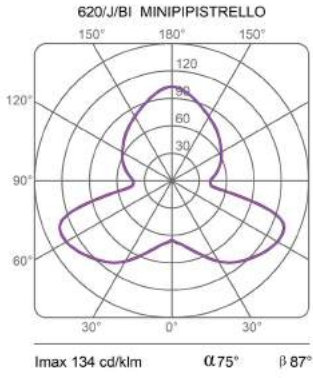

#### Dimensions

Width:	-
Height:	35 cm
Length:	-
Depth:	-
Diameter:	27 cm

Hole Diameter:	-
Hole Depth:	-
Net weight:	2.5 Kg

#### Light Source

Watt:	7W
Lumen:	700 lm
Light Source:	led
CRI:	>90
duration:	50000
Energy degree:	A++

#### Device Specifications

Type of emission:	diffused	Power supply length:	190 cm	Driver:	included
Power:	9W	Steel cable length:	-	Power supply assembly:	external
Light output:	374lm	Glow Wire Test:	-	Power supply:	electronic dimmable power supply
Beam angle:	-	Impact Resistance:	-	Type of dimming:	touch on the body
				Voltage:	230V

photometrics data

7W 2700K LED

h (m)	Ø	Em (lux)
h1	4.6/4.4	8
h2	9.3/8.7	2
h3	13.9/13.1	1
h4	18.5/17.5	1
h5	23.2/21.8	0

**MINIPISTRELLO 620/J/DIM/T/BI**

design gae aulenti, 2013