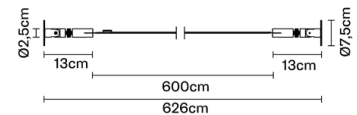

METRO

F49G0135

Technical Design

Description

Wall and ceiling lamp with stainless steel structure. The LED strip can be set up to create direct or indirect light. The strip can be cut to measure.

Dimensions

Available structure colours

Polished stainless steel

Energetic class A++

Included accessories

LED strip
2 wall attachments
1 power connector
6m metal strip

Weight Lamp

Net: 1.5 kg

Packaging

Gross weight: 0 kg
Volume: 0 m³
Number of boxes: 1

Specs