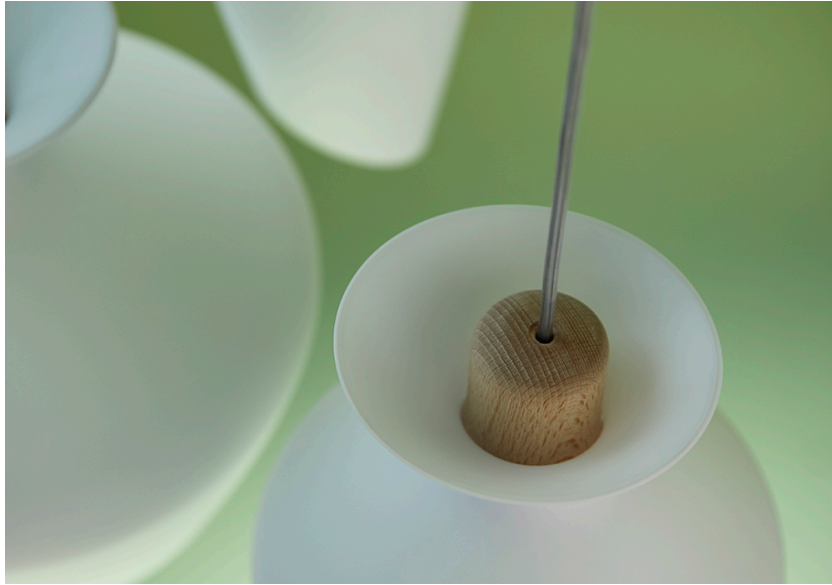

MALVASIA

F52A0501

Gregorio Facco

Description

Pendant lamp with white blown glass diffuser and a beech wood frame.

Dimensions

Voltage

220-240V

Socket

1xE27

Material

Glass - Wood

Light source and alternative bulbs

cod. A10235C01

E27 1x12W
Max Watt. 1x80W

Available diffuser colours

- White
- Other colours available

Not included accessories

Bulb

Weight Lamp

Net: 2.3 kg

Packaging

Gross weight: 0 kg
Volume: 0 m³
Number of boxes:

Specs