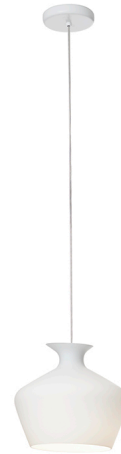

MALVASIA

F52A0501

Gregorio Facco

Description

Pendant lamp with white blown glass diffuser and a beech wood frame.

Dimensions

Voltage

220-240V

Socket

1xE27

Material

Glass - Wood

Light source and alternative bulbs

cod. A10235C01

E27 1x12W
Max Watt. 1x80W

Available diffuser colours

- White
- Other colours available

Not included accessories

Bulb

Weight Lamp

Net: 2.3 kg

Packaging

Gross weight: 0 kg
Volume: 0 m³
Number of boxes:

Specs