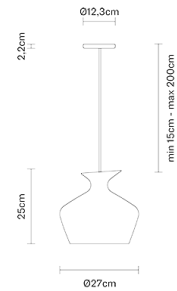

MALVASIA

F52A0501

Gregorio Facco

Description

Pendant lamp with white blown glass diffuser and a beech wood frame.

Dimensions

Voltage

220-240V

Socket

1xE27

Material

Glass - Wood

Light source and alternative bulbs

cod. A10235C01

E27 1x12W
Max Watt. 1x80W

Available diffuser colours

- White
- Other colours available

Not included accessories

Bulb

Weight Lamp

Net: 2.3 kg

Packaging

Gross weight: 0 kg
Volume: 0 m³
Number of boxes:

Specs