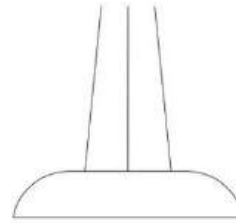

Maggiolone

Ø 85 cm - 2700K

Emiliana Martinelli

colors

Typology Pendant

Utilisation Indoor

230V 32 W 4900 lm

diffuse light

Hanging lamp, diffused light, painted aluminium structure. White frost methacrylate diffuser. LED light source integrated. Electronic dimmable Push/Dali driver inside the ceiling stud. Available two sizes.

Family	Maggiolone
Typology	Pendant
Utilisation	Indoor

**Dimensions**

Height	17 cm
Diameter	85 cm
Power supply cable length	400 cm
Weight	6.8 Kg

**Materials**

Structure	aluminium	Diffuser	methacrylate
-----------	-----------	----------	--------------