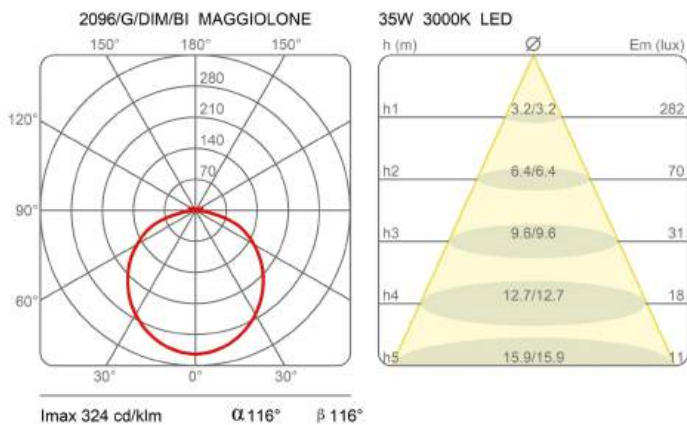

Certifications

EcoLabel

Photometric curves