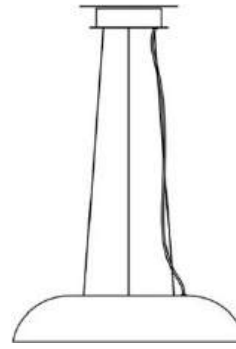

Maggiolone

Ø 85 cm - 2700K

Emiliana Martinelli

colors

Typology Pendant

Utilisation Indoor

230V 32 W 4900 lm

diffuse light

Hanging lamp, diffused light, painted aluminium structure. White frost methacrylate diffuser. LED light source integrated. Electronic dimmable Push/Dali driver inside the ceiling stud. Available two sizes.

Family	Maggiolone
Typology	Pendant
Utilisation	Indoor

Dimensions

Height	17 cm
Diameter	85 cm
Power supply cable length	400 cm
Weight	6.8 Kg

Materials

Structure	aluminium	Diffuser	methacrylate
-----------	-----------	----------	--------------