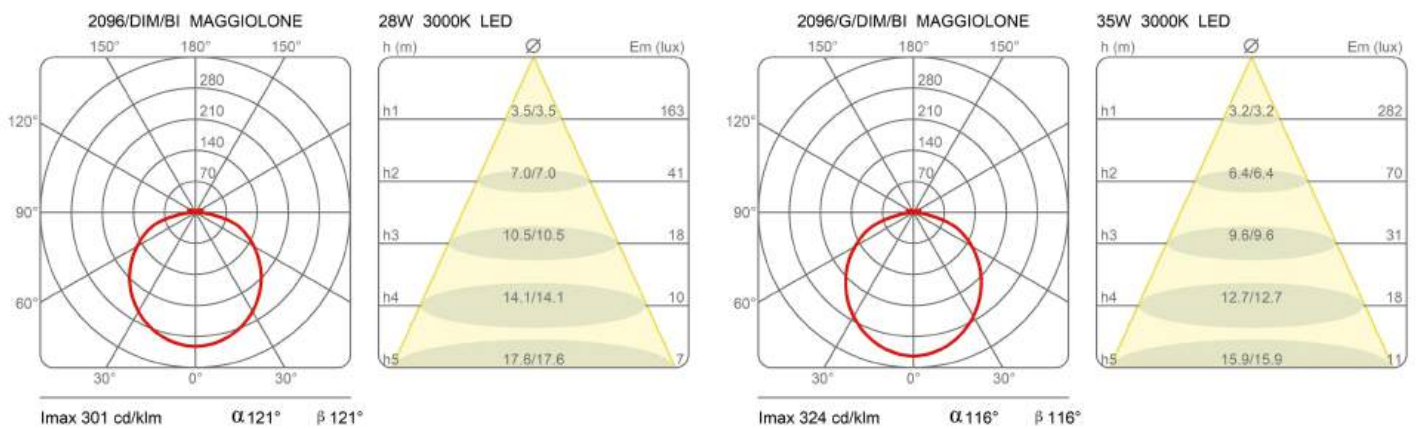

Certifications

Photometric curves