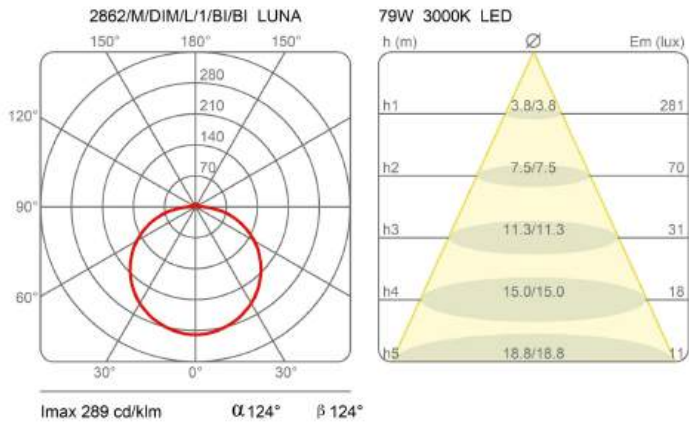

Photometric curves