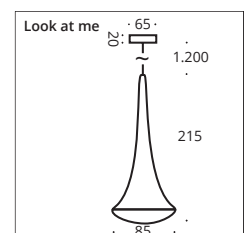

Look at me Trio

Trio LED G 8W ~1.800lm ~2.700k	Trio IP44 LED G 8W ~1.800lm ~2.700k	H x Ø H x Ø in mm	Gehäuse body
● 5-91113-1	5-91113-1-IP	215 x 85	chrommatt
● 5-91113-2	5-91113-2-IP	215 x 85	chrome
● 5-91113-2-22	5-91113-2-IP-22	215 x 85	white matt
● 5-91113-2-02	5-91113-2-IP-02	215 x 85	black matt
● 5-91113-2-23	5-91113-2-IP-23	215 x 85	anthracite matt

Art. Nr. item no.	Beschreibung description
2-9126	Linse klar, lens clear
2-9126-S	Linse einseitig mattiert lens satined on one side