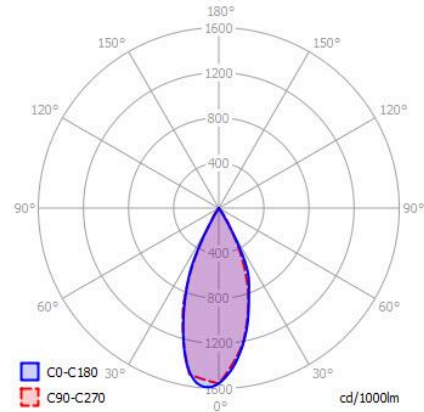

## SPECIFICATIONS

MOUNTING		CEILING RECESSED
POWER	[W]	5x2
LAMP		built-in LED
LUMINOUS FLUX*	[lm]	5x180 / 5x190
LIGHT COLOUR	[K]	2700 / 3000
CRI		>95
BEAM ANGLE	[°]	48 (default)
AVERAGE LIFETIME	[h]	L80/B50.000
LUMINOUS EFFICACY	[lm/W]	90
POWER SUPPLY	[V] [A]	700mA CC
LED-DRIVER		NOT INCLUDED
DIMMING		SEE DRIVER
THROUGH-WIRING		SEE DRIVER
MATERIAL		ALUMINUM
INGRESS PROTECTION		IP20
PROTECTION CLASS		III
NET WEIGHT	[kg]	0,19
GROSS WEIGHT	[kg]	0,20
COLOUR (HOUSING)		WHITE ~RAL9003
COLOUR (HOUSING)		BLACK ~RAL9005
CUT-OUT	[mm]	141x37
RECESSED DEPTH (H)	[mm]	55

\*Luminous flux values are nominal LED data at a operating temperature of 25° C

## LIGHT DISTRIBUTION

48°

## CUT OUT DIMENSIONS