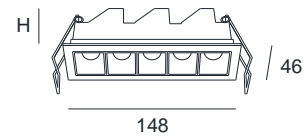

FIXTURE DIMENSIONS

DLS LIGHTING

www.dslighting.com

*DLS
LIGHTING