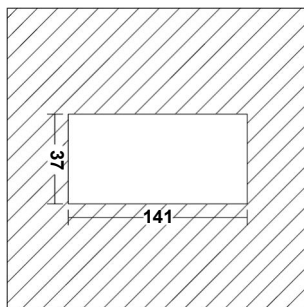

## SPECIFICATIONS

MOUNTING		CEILING RECESSED
POWER	[W]	5x2
LAMP		built-in LED
LUMINOUS FLUX*	[lm]	5x180 / 5x190
LIGHT COLOUR	[K]	2700 / 3000
CRI		>95
BEAM ANGLE	[°]	48 (default)
AVERAGE LIFETIME	[h]	L80/B50.000
LUMINOUS EFFICACY	[lm/W]	90
POWER SUPPLY	[V] [A]	700mA CC
LED-DRIVER		NOT INCLUDED
DIMMING		SEE DRIVER
THROUGH-WIRING		SEE DRIVER
MATERIAL		ALUMINUM
INGRESS PROTECTION		IP20
PROTECTION CLASS		III
NET WEIGHT	[kg]	0,19
GROSS WEIGHT	[kg]	0,20
COLOUR (HOUSING)		WHITE ~RAL9003
COLOUR (HOUSING)		BLACK ~RAL9005
CUT-OUT	[mm]	141x37
RECESSED DEPTH (H)	[mm]	55

## LIGHT DISTRIBUTION

48°

## OPTIONS / OPTIONAL ACCESSORIES

12° and 34° beam angle on request

## CUT OUT DIMENSIONS