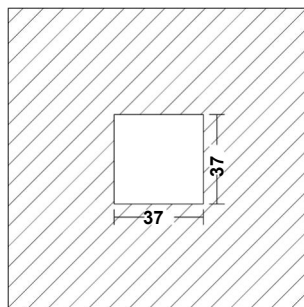

LINEA 1

SPECIFICATIONS

MOUNTING		CEILING RECESSED
POWER	[W]	1x2
LAMP		built-in LED
LUMINOUS FLUX*	[lm]	180 / 190
LIGHT COLOUR	[K]	2700 / 3000
CRI		>95
BEAM ANGLE	[°]	34 (default)
AVERAGE LIFETIME	[h]	L80/B50.000
LUMINOUS EFFICACY	[lm/W]	90
POWER SUPPLY	[V] [A]	700mA CC
LED-DRIVER		NOT INCLUDED
DIMMING		SEE DRIVER
THROUGH-WIRING		SEE DRIVER
MATERIAL		ALUMINUM
INGRESS PROTECTION		IP20
PROTECTION CLASS		III
NET WEIGHT	[kg]	0,11
GROSS WEIGHT	[kg]	0,12
COLOUR (HOUSING)		WHITE ~RAL9003
COLOUR (HOUSING)		BLACK ~RAL9005
CUT-OUT	[mm]	37x37
RECESSED DEPTH (H)	[mm]	55

*Luminous flux values are nominal LED data at a operating temperature of 25° C

LIGHT DISTRIBUTION

34°

OPTIONS / OPTIONAL ACCESSORIES

12° beam angle on request

Colours

CUT OUT DIMENSIONS

FIXTURE DIMENSIONS