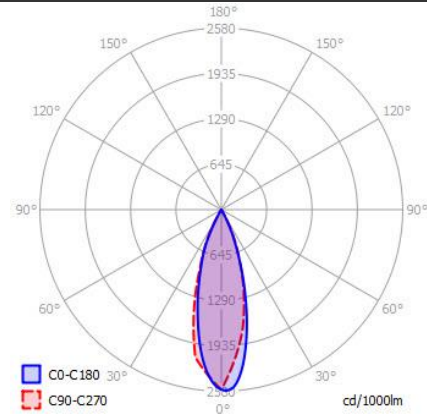

LINEA 1

SPECIFICATIONS

MOUNTING		CEILING RECESSED
POWER	[W]	1x2
LAMP		built-in LED
LUMINOUS FLUX*	[lm]	180 / 190
LIGHT COLOUR	[K]	2700 / 3000
CRI		>95
BEAM ANGLE	[°]	34 (default)
AVERAGE LIFETIME	[h]	L80/B50.000
LUMINOUS EFFICACY	[lm/W]	90
POWER SUPPLY	[V] [A]	700mA CC
LED-DRIVER		NOT INCLUDED
DIMMING		SEE DRIVER
THROUGH-WIRING		SEE DRIVER
MATERIAL		ALUMINUM
INGRESS PROTECTION		IP20
PROTECTION CLASS		III
NET WEIGHT	[kg]	0,11
GROSS WEIGHT	[kg]	0,12
COLOUR (HOUSING)		WHITE ~RAL9003
COLOUR (HOUSING)		BLACK ~RAL9005
CUT-OUT	[mm]	37x37
RECESSED DEPTH (H)	[mm]	55

*Luminous flux values are nominal LED data at a operating temperature of 25° C

LIGHT DISTRIBUTION

34°

OPTIONS / OPTIONAL ACCESSORIES

12° beam angle on request

Colours

CUT OUT DIMENSIONS

FIXTURE DIMENSIONS