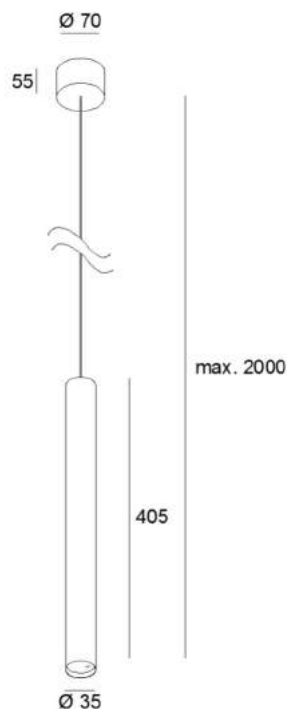

### technical details

### description

#### LED-pendant,

7 W, CRI>90, with built-in driver 230 V, housing made of aluminium, optionally leading edge/trailing edge dimmable, with anti glare cone, cable may be cut to any length

Colour finish: white

1x7W LED 33° / 3000K / CRI>90 / 730lm\*  
*Special 5m cable length on request*

\*Lumen data are nominal value