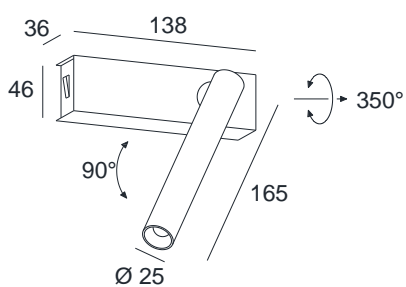

LARA

technical details

description

LED- wall fixture,

- 7W LED 15° 3000K CRI>90
- adjustable 350°/90°
- 590lm
- incl. Driver and switch
- aluminium
- adjustable 350°/90°
- colour finish black