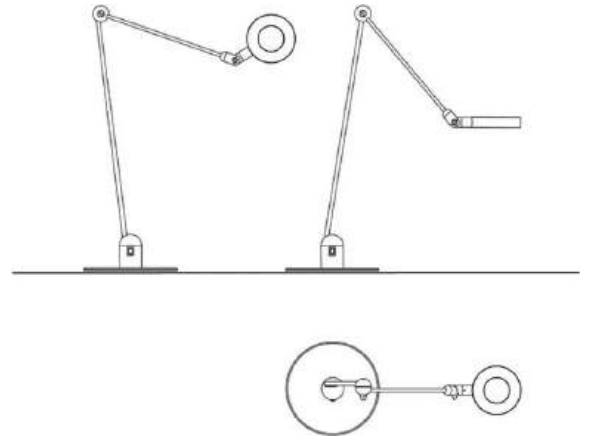

L'amica

Elio Martinelli
Emiliana Martinelli

colors

Typology Table
Utilisation Indoor

230V 7.2 W 800 lm

direct light

indirect light

Table lamp diffused and direct light, swivel arm with adjustable painted aluminium head. Details in painted metal. Joints in resin. Base in metal and resin. LED light source integrated. Electronic driver with double intensity of light on the plug.

Family	l'amica
Typology	Table
Utilisation	Indoor

Dimensions

Larghezza	115 cm
Diameter	12 cm
Power supply cable length	200 cm
Weight	3 Kg

Materials

Structure	iron	Diffuser	methacrylate 040
Riflettore	aluminium	Base	iron
Elementi	nylon		