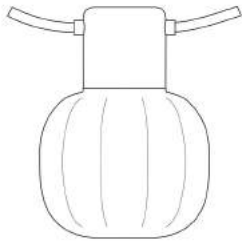

The support is molded in resin and rubber, black, and cabled for LED bulbs. The diffuser is in rotomolded polyethylene.

At the ends of the cable are 2 hooks to hang the chain. The Kiki lamp allows illuminating a garden and open spaces in order to enjoy them also at night, creating light effects, functional corners and lighted paths, for a pleasant living experience. Degree of protection: IP54

Market: This item is available in the following countries:
EUROPE

Dimensions

Width:	-
Height:	18,5 cm
Length:	990 cm
Depth:	-
Diameter:	14,5 cm

Hole Diameter:	-
Hole Depth:	-
Net weight:	-

Light Source

Watt:	5,3W E27
Lumen:	470 lm
Light Source:	led
CRI:	>80
duration:	20000
CCT:	3000K
Energy degree:	A+

Device Specifications

Type of emission:	diffused	Power supply length:	10 cm	Driver:	-
Power:	-	Steel cable length:	-	Power supply assembly:	-
Light output:	-	Glow Wire Test:	-	Power supply:	-
Beam angle:	-	Impact Resistance:	-	Type of dimming:	-
				Voltage:	230V

Dimensions

Width: -

Height: 18,5 cm

Length: 990 cm

Depth: -

Diameter: 14,5 cm

Hole Diameter: -

Hole Depth: -