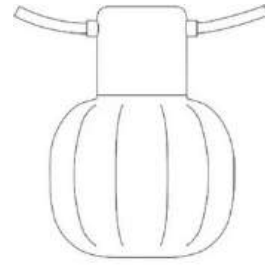

Kiki

5 elements

Paola Navone

colors

Typology Pendant
Utilisation External

230V 5x 5 W 440 lm (2200lm)

diffuse light

Chain of hanging lights for outdoor use comprised of 5 light points fixed at a distance of 100 cm one from the other on the electrical cable.

Cable length of 10 m for 5 light points.

The support is molded in resin and rubber, black, and cabled for LED bulbs. The diffuser is in rotomolded polyethylene.

At the ends of the cable are 2 hooks to hang the chain.

The Kiki lamp allows illuminating a garden and open spaces in order to enjoy them also at night, creating light effects, functional corners and lighted paths, for a pleasant living experience.

Degree of protection: IP44 plug, IP65 device

Awards:

iF Design Award 2019

Award

Family	Kiki
Typology	Pendant
Utilisation	External

Dimensions

Height	18,5 cm
Lunghezza	1000 cm
Diameter	14,5 cm
Weight	3 Kg

Materials

Structure	resin	Diffuser	polyethylene
-----------	-------	----------	--------------