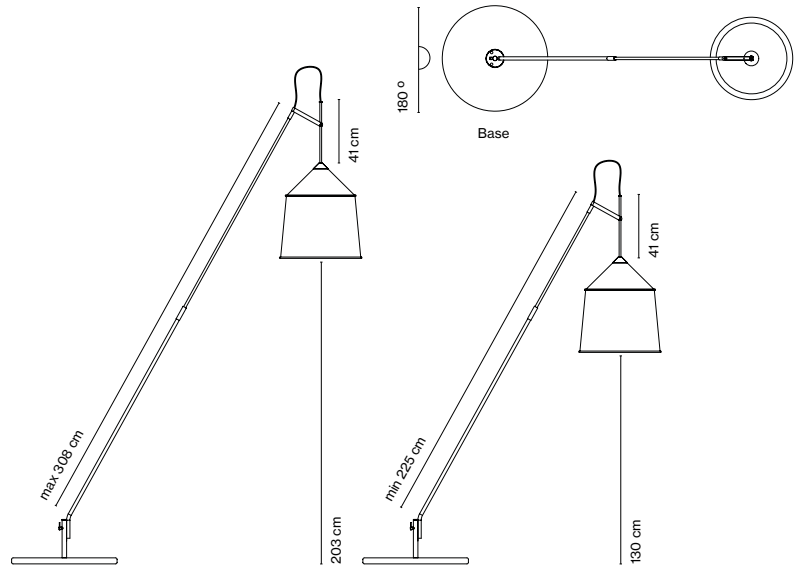

Jaima P307 extensible with shade 54