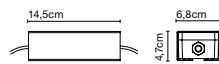

Dimmer Casambi IP65

ABS case with powder-coated aluminum trim. Bluetooth smart wireless trailing edge dimmer that adjusts light intensity or switches the lamp ON/OFF. Available in Android or iOS with the app Casambi.