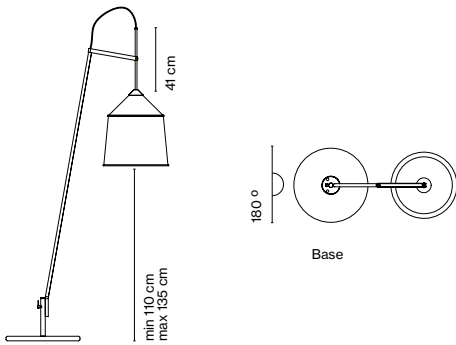

Range of positions

Jaima P207 with shade 43