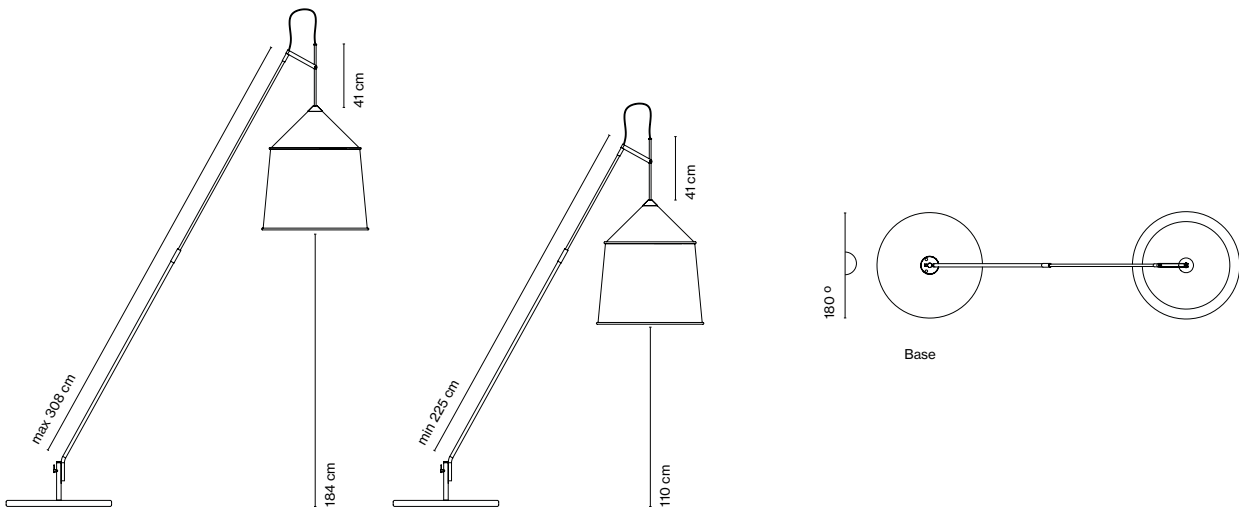

Jaima P307 + Shade 71

Light Source:
LED COB 230VAC 15W
2700K CRI90 1022lm
Luminaire:
230VAC TRIAC 15W 530lm

Black electrical cord

Watch the video
info@marset.com

Shade made of textielene with the inner part always in white. Stainless steel structure in lacquered grey.

Range of positions

Jaima P207 with shade 43

Jaima P307 extensible with shade 54

Jaima P307 extensible with shade 71

Base

Floor support

Wall bracket

Shade finishes