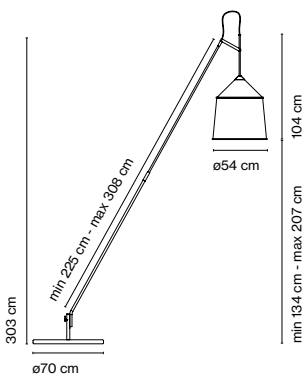

Dimmer Casambi IP65

ABS case with powder-coated aluminum trim. Bluetooth smart wireless trailing edge dimmer that adjusts light intensity or switches the lamp ON/OFF. Available in Android or iOS with the app Casambi.