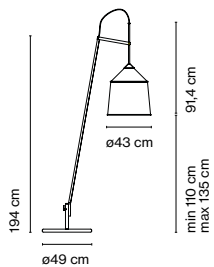

Jaima P307 + Shade 54