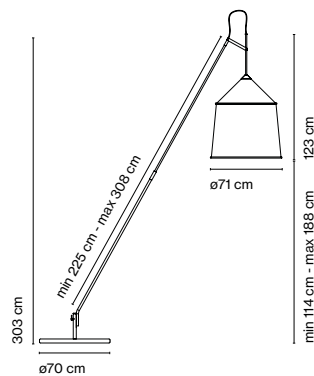

Jaima P307 + Shade 71

Jaima P207 + Shade 43

Light Source:
LED COB 230 VAC 15W
2700K CRI90 1022lm
Luminaire:
230VAC TRIAC 15W 528lm

Jaima P307 + Shade 54

Light Source:
LED COB 230VAC 15W
2700K CRI90 1022lm
Luminaire:
230VAC TRIAC 15W 513lm

Jaima P307 + Shade 71

Light Source:
LED COB 230VAC 15W
2700K CRI90 1022lm
Luminaire:
230VAC TRIAC 15W 530lm

Black electrical cord

Watch the video
info@marset.com

Shade made of textielene with the inner part always in white. Stainless steel structure in lacquered grey.

- Blue
- Beige
- Grey
- Green (Only available for Jaima 71)

- [Download](#) Assembly instructions
- [Download](#) 2D
- [Download](#) 3D