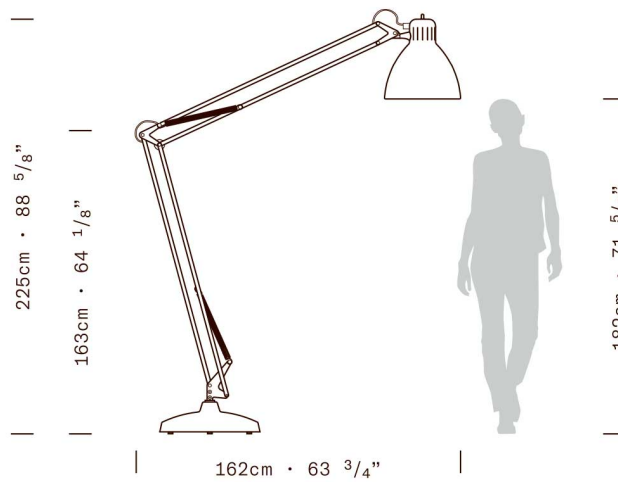

# JJ BIG - Floor Outdoor

LEUCOS Design Lab, 2020

**MATERIALS** Aluminum, steel base

**DIMENSIONS** Diffuser:  $\varnothing 41\text{cm}$  h $43\text{cm}$  [ $\varnothing 16 \frac{1}{8}''$  h $16 \frac{7}{8}''$ ]  
 Base:  $\varnothing 54\text{cm}$  [ $\varnothing 21 \frac{1}{4}''$ ]  
 Structure: maximum height  $315\text{cm}$  [ $124''$ ]  
 maximum outreach  $295\text{cm}$  [ $115 \frac{3}{4}''$ ]  
 Cable length:  $350\text{cm}$  [ $137 \frac{3}{4}''$ ]

**LIGHT SOURCE** LED 1 x 45W 66911m 3000K or 64331m  
 2700K CRI $\geq 90$  (user replaceable) (A+/A)  
 MacAdam 3-step

\*All LED lamps are available in either  
 2700K or 3000K

**MARKING**   IP44 DAMP LOCATION IP65 WET LOCATION