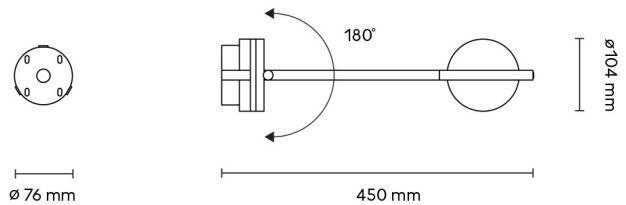

Igram Wall Lamp

Product Fact Sheet

Code / Colour:

IG-LT / Black / RAL 9005 / ●

Characteristics:

- Soft start touch dimmer integrated on the horizontal arm
- Rotating lampshades and arm
- Opal PMMA light diffuser
- LED driver with interchangeable plugs
- Removable cord included

Material:

Steel, PMMA

Cord:

Light Source:

Dimmable LED; 11,4 W; 1080 lm; 2700 K;
CRI > 90

Ratings:

100-240 V/24 V; 50/60 Hz

Environment:

Indoor