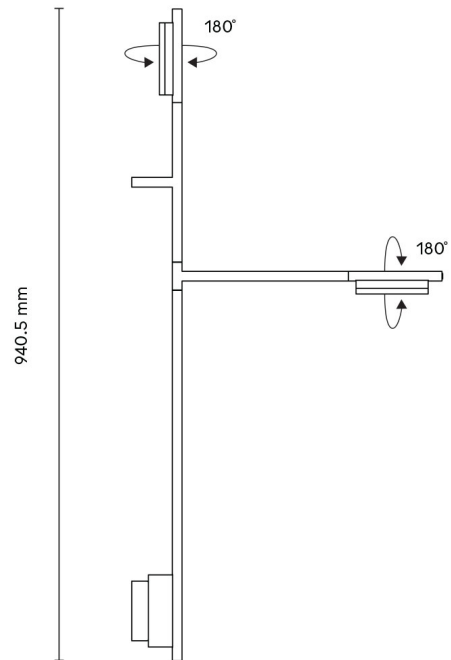

Igram Wall Lamp

Product Fact Sheet

Code / Colour:

IG-LT / Black / RAL 9005 / ●

Characteristics:

- Soft start touch dimmer integrated on the horizontal arm
- Rotating lampshades and arm
- Opal PMMA light diffuser
- LED driver with interchangeable plugs
- Removable cord included

Material:

Steel, PMMA

Cord:

Light Source:

Dimmable LED; 11,4 W; 1080 lm; 2700 K;
CRI > 90

Ratings:

100-240 V/24 V; 50/60 Hz

Environment:

Indoor