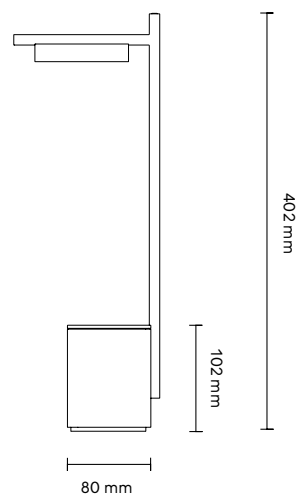

Material:

Steel, Aluminium

Charging cable:

Included, USB-C

Light Source:

Dimmable LED, 4.2 W
358 lm; 2700 K; CRI ≥ 90

Rated input power:

5V @ 2.4A

Packaging:

Width	191 mm
Depth	191 mm
Height	480 mm
Weight	2 kg

Igram Portable Lamp J

Product Fact Sheet

Code / Colour:

- IG-PT-J / Black / ●
- IG-PTgy-J / Grey / ●
- IG-PTw-J / White / ○
- IG-PTb-J / Blue / ●
- IG-PTgn-J / Green / ●
- IG-PTr-J / Red / ●
- IG-PTbz-J / Bronze / ●
- IG-PTbs-J / Brass / ●

Packaging:

Width	191 mm
Depth	191 mm
Height	480 mm
Weight	2 kg