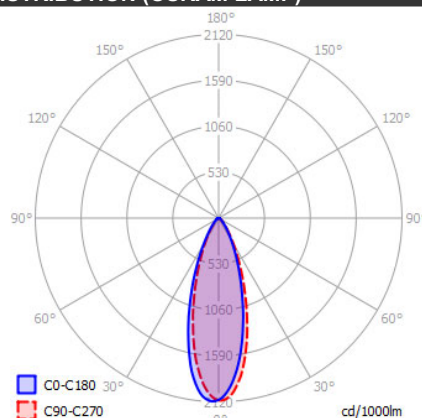

LIGHT DISTRIBUTION (OSRAM LAMP) 36°

OPTIONS / OPTIONAL ACCESSORIES

ANTI GLARE RING	GOLD
CEILING HOUSING FOR MULTIPLE PEDANTS LP5/ LP7/ LP8/STAR	
CABLE KIT 5	5000mm cable