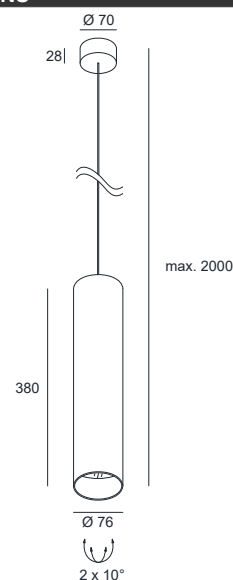

DLS LIGHTING

www.dslighting.com

*DLS
LIGHTING