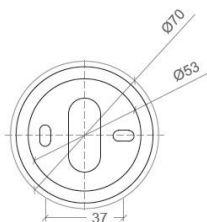

MOUNTING DIMENSIONS