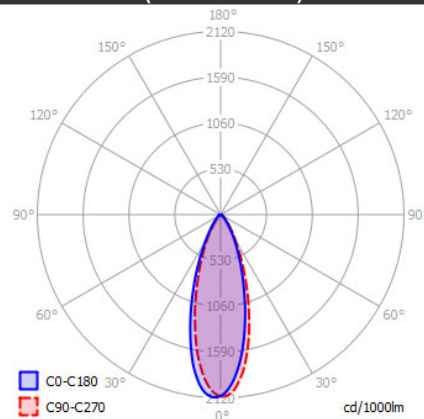

HANGING BALI S

SPECIFICATIONS

MOUNTING		CEILING
POWER	[W]	1xGU10 LED
LAMP		NOT INCLUDED
LUMINOUS FLUX*	[lm]	-
LIGHT COLOUR	[K]	-
CRI		-
BEAM ANGLE	[°]	-
AVERAGE LIFETIME	[h]	-
LUMINOUS EFFICACY	[lm/W]	-
POWER SUPPLY	[V] [A]	220-240V AC 50/60 Hz
LED-DRIVER		-
DIMMING		SEE LAMP
THROUGH-WIRING		NO
MATERIAL		ALUMINUM
INGRESS PROTECTION		IP20
PROTECTION CLASS		I
NET WEIGHT	[kg]	0,88
GROSS WEIGHT	[kg]	0,90
COLOUR (HOUSING)		WHITE ~RAL9010
COLOUR (HOUSING)		BLACK ~RAL9004

LIGHT DISTRIBUTION (OSRAM LAMP)

36°

*Luminous flux values are nominal LED data at a operating temperature of 25° C

OPTIONS / OPTIONAL ACCESSORIES

ANTI GLARE RING	GOLD
CEILING HOUSING FOR MULTIPLE PEDANTS LP5/ LP7/ LP8/STAR	
CABLE KIT 5	5000mm cable