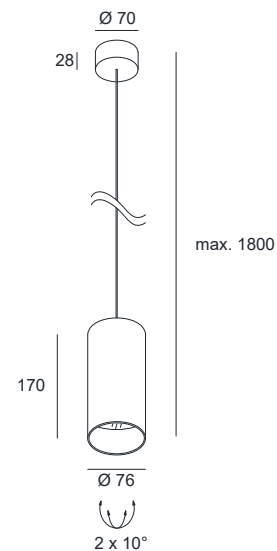

HANGING BALI S

SPECIFICATIONS

MOUNTING		CEILING
POWER	[W]	1xGU10 LED
LAMP		NOT INCLUDED
LUMINOUS FLUX*	[lm]	-
LIGHT COLOUR	[K]	-
CRI		-
BEAM ANGLE	[°]	-
AVERAGE LIFETIME	[h]	-
LUMINOUS EFFICACY	[lm/W]	-
POWER SUPPLY	[V] [A]	220-240V AC 50/60 Hz
LED-DRIVER		-
DIMMING		SEE LAMP
THROUGH-WIRING		NO
MATERIAL		ALUMINUM
INGRESS PROTECTION		IP20
PROTECTION CLASS		I
NET WEIGHT	[kg]	0,88
GROSS WEIGHT	[kg]	0,90
COLOUR (HOUSING)		WHITE ~RAL9010
COLOUR (HOUSING)		BLACK ~RAL9004

LIGHT DISTRIBUTION (OSRAM LAMP)

36°

*Luminous flux values are nominal LED data at a operating temperature of 25° C

OPTIONS / OPTIONAL ACCESSORIES

ANTI GLARE RING	GOLD
CEILING HOUSING FOR MULTIPLE PEDANTS LP5/ LP7/ LP8/STAR	
CABLE KIT 5	5000mm cable

Colours

white/black

white/gold

black/black

black/gold

MOUNTING DIMENSIONS

FIXTURE DIMENSIONS

DLS LIGHTING