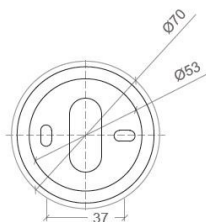

HANGING BALI S

SPECIFICATIONS

MOUNTING		CEILING
POWER	[W]	1xGU10 LED
LAMP		NOT INCLUDED
LUMINOUS FLUX*	[lm]	-
LIGHT COLOUR	[K]	-
CRI		-
BEAM ANGLE	[°]	-
AVERAGE LIFETIME	[h]	-
LUMINOUS EFFICACY	[lm/W]	-
POWER SUPPLY	[V] [A]	220-240V AC 50/60 Hz
LED-DRIVER		-
DIMMING		SEE LAMP
THROUGH-WIRING		NO
MATERIAL		ALUMINUM
INGRESS PROTECTION		IP20
PROTECTION CLASS		I
NET WEIGHT	[kg]	0,88
GROSS WEIGHT	[kg]	0,90
COLOUR (HOUSING)		WHITE ~RAL9010
COLOUR (HOUSING)		BLACK ~RAL9004

LIGHT DISTRIBUTION (OSRAM LAMP)

36°

*Luminous flux values are nominal LED data at a operating temperature of 25° C

OPTIONS / OPTIONAL ACCESSORIES

ANTI GLARE RING	GOLD
CEILING HOUSING FOR MULTIPLE PEDANTS LP5/ LP7/ LP8/STAR	
CABLE KIT 5	5000mm cable

Colours

white/black

white/gold

black/black

black/gold

MOUNTING DIMENSIONS

FIXTURE DIMENSIONS

DLS LIGHTING