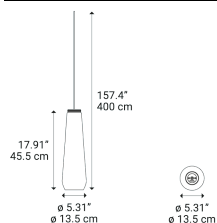

Glass Drop

Model Glass Drop

In the *chrome* version, its surface reflects like a mirror when turned off, while when turned on the light seems to dissolve the metal revealing its color: a lamp that changes personality with a simple touch of the switch.

Glass Drop

Light source

LED E27
1 max 25 W

Diffuser: Blown glass

 White

Code

50420 1200

 Chrome

50420 4000

Net weight: 1.77 kg

Parcels: 2

IP20

Energy Saving 

Dim 