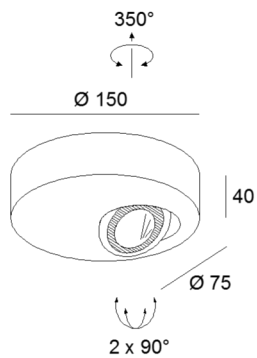

GEO

technical details

description

LED-ceiling luminaire,

5 W, CRI>90, slim design, surface mounted with built-in driver 230 V, housing made of aluminium, LED head adjustable (350°/2x90°)

Colour finish: white or black

1x5W LED 24° / 2700K / CRI>90 / 370lm*

*Lumen data are nominal value