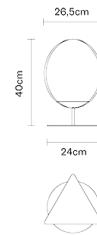

FRUITFULL

F51B0458

Giovanni Barbato

Description

Table lamp with diffuser in smoked acid-etched white blown glass and white painted Plexiglass® structure.

Dimensions

Voltage

220-240V

Included accessories

LED

In the same family

Pendant

Weight Lamp

Net: 3.2 kg

Packaging

Gross weight: 0 kg
Volume: 0 m³
Number of boxes: