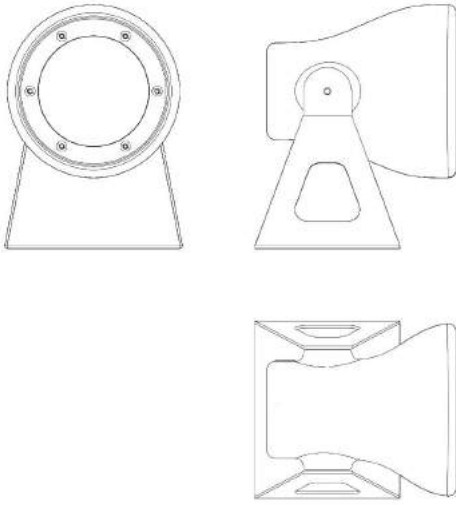

### Dimensions

|           |       |
|-----------|-------|
| Width:    | -     |
| Height:   | 30 cm |
| Length:   | -     |
| Depth:    | 25    |
| Diameter: | 18 cm |

|                |      |
|----------------|------|
| Hole Diameter: | -    |
| Hole Depth:    | -    |
| Net weight:    | 2 Kg |

### Light Source

|                |               |
|----------------|---------------|
| Watt:          | 20W E27 PAR38 |
| Lumen:         | 1910 lm       |
| Light Source:  | led           |
| CRI:           | >85           |
| duration:      | 25000         |
| CCT:           | 3000K         |
| Energy degree: | A+            |

### Device Specifications

|                   |        |                     |   |                        |      |
|-------------------|--------|---------------------|---|------------------------|------|
| Type of emission: | direct | Power cable length: | - | Driver:                | -    |
| Power:            | -      | Steel cable length: | - | Power supply assembly: | -    |
| Light output:     | -      | Glow Wire Test:     | - | Power supply:          | -    |
| Beam angle:       | -      | Impact Resistance:  | - | Type of dimming:       | -    |
|                   |        |                     |   | Voltage:               | 230V |

Peg

Dimensions

Width: -

Height: 30 cm

Length: -

Depth: 25

Diameter: 18 cm

Hole Diameter: -