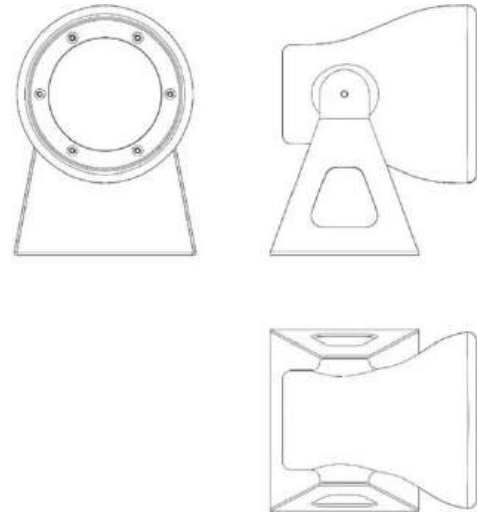

# Frog

Emiliana Martinelli

colors

Typology      Spotlight Floor  
Utilisation    External

230V 15 W 1400 lm E27

Outdoor lamp with adjustable direct light. With painted aluminium base. Lamp body moulded in polyethylene with rotational technology.

For LED bulb, complete with cable and plug.

Bulbs available cod.:

**510X** beam medium

**511X** beam wide

**513Y** RGB-W bulb

Available peg for the ground fixing (cod. 40166)

Family Frog  
 Typology Spotlight Floor  
 Utilisation External

**Dimensions**

Height 30 cm  
 Profondità 25 cm  
 Diameter 18 cm  
 Weight 3.4 Kg

**Materials**

Structure	polyethylene	Diffuser	polycarbonate
Base	aluminium	Elementi	nylon

Voltage 230V  
 Non dimmable

**Certifications**