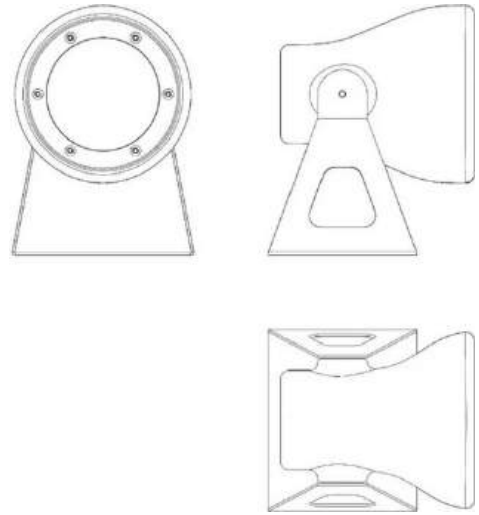

# Frog

Emiliana Martinelli

colors

Typology      Spotlight Wall  
Utilisation    External

230V 15 W 1400 lm E27

Outdoor lamp with adjustable direct light. With painted aluminium base. Lamp body moulded in polyethylene with rotational technology.

For LED bulb, complete with cable and plug.

Bulbs available cod.:

**510X** beam medium

**511X** beam wide

**513Y** RGB-W bulb

Family Frog  
 Typology Spotlight Wall  
 Utilisation External

**Dimensions**

Profondità 30 cm  
 Lunghezza 25 cm  
 Diameter 18 cm  
 Weight 4.7 Kg

**Materials**

Structure	polyethylene	Diffuser	polycarbonate
Base	aluminium	Elementi	nylon

Voltage 230V  
 Non dimmable

**Certifications**

**Colour variant code**

1453/BL

Blue

1453/GI