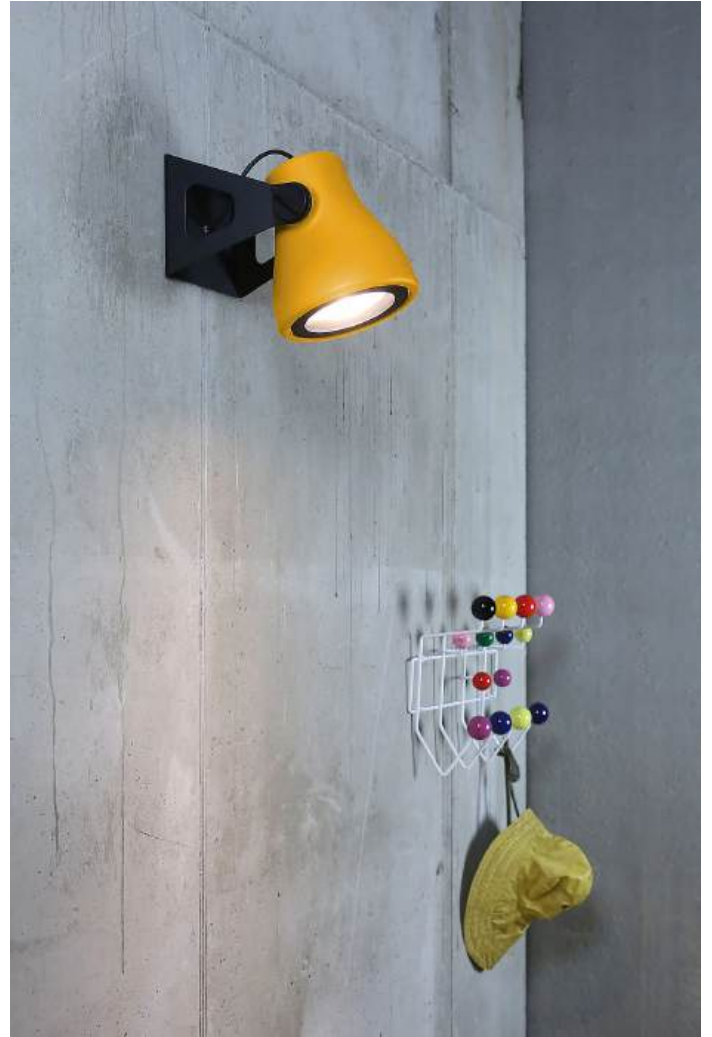

# Frog

Emiliana Martinelli

colors

Typology      Spotlight Wall  
Utilisation    External

230V 15 W 1400 lm E27

Outdoor lamp with adjustable direct light. With painted aluminium base. Lamp body moulded in polyethylene with rotational technology.

For LED bulb, complete with cable and plug.

Bulbs available cod.:

**510X** beam medium

**511X** beam wide

**513Y** RGB-W bulb

Family Frog  
 Typology Spotlight Wall  
 Utilisation External

**Dimensions**

Profondità 30 cm  
 Lunghezza 25 cm  
 Diameter 18 cm  
 Weight 4.7 Kg

Yellow

1453/AN

Anthracite

1453/AR

Orange

Gallery

Accessories

**511X**  
20W Bulb - E27 PAR38 - Wide