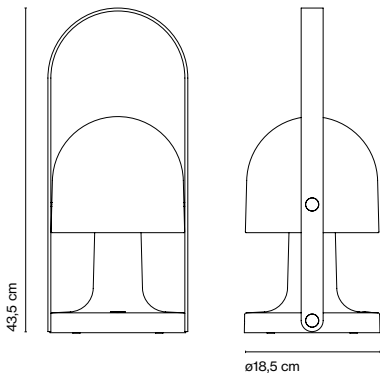

# **FollowMe Plus** Inma Bermúdez

**marset**

**FollowMe Plus**

**FollowMe Plus**  
LED 5W 2700K  
Light source 478lm  
Luminaire 290lm  
(included)

White-Oak

Battery life:  
5 hours in peak power  
10 hours in half power  
20 hours in a quarter power