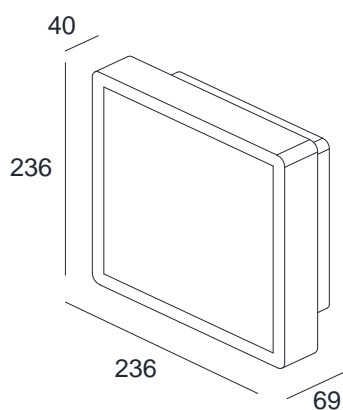

description

LED-wall and ceiling luminaire,

230 V with 18 W AC-LED, made of die-cast aluminium, with acrylic glass, to be used in indoor and outdoor areas, IP54

surface colour: white

18W LED, 3000K, 1180lm*

*Lumen data are nominal data