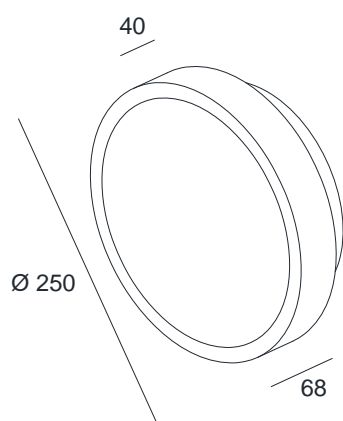

DIVA

technical details

description

LED-wall and ceiling luminaire,

230 V with 18 W AC-LED, made of die-cast aluminium, with acrylic glass cover, to be used in indoor and outdoor areas, IP54

surface colour: white

18W LED, 3000K, 1180lm*

*Lumen data are nominal data